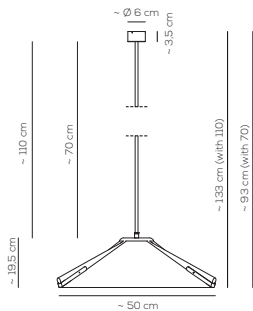

micalized brown

SP SALIN P

SP 070: kg 1,14 m³ 0,036
SP 110: kg 1,54 m³ 0,041

SALINA INDOOR & OUTDOOR / DRIVER NOT INCLUDED

Type	Article	Size	Rod Size	Colours	Finishes	Source
SP	SALIN P		070	GN granite	MM micalized brown	LED ~8.6W Dim To Warm from ~2500K to ~4100K*
			110	RD rose sand		
				VA vanilla		
				CR cream		

CE IP55** CRI>90 dimmable 24Vdc LED ~583 lm* ~68lm/W*

example composition code SP SALIN P 110 VA MM

Morsettiera per connessione IP55 inclusa / Terminal block for IP55 included.

** Attività test in corso / Testing activities in progress.