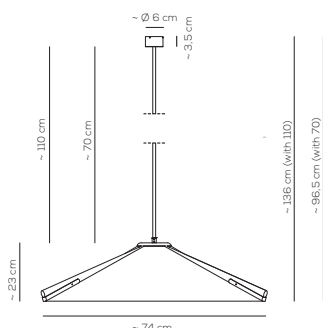

## SP SALIN G

SP 070: kg 1,81 m<sup>3</sup> 0,036  
SP 110: kg 1,87 m<sup>3</sup> 0,041

SALINA INDOOR & OUTDOOR / DRIVER NOT INCLUDED

Type	Article	Size	Rod Size	Colours	Finishes	Source
SP	SALIN	G	070	GN granite	MM micalized brown	LED ~8.6W Dim To Warm from ~2500K to ~4100K*
				RD rose sand		
			110	VA vanilla		
				CR cream		