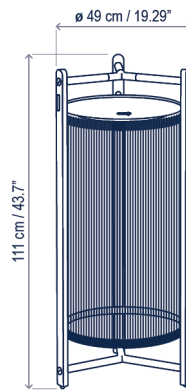

Kando P/111/R Outdoor

Diseño / Design:
Joana Bover / 2024

Tipología: Pie
Typology: Floor lamp

Ambiente: Exterior
Environment: Outdoor

Descripción técnica / Technical description:

Peso Neto: Consultar
Net Weight: Consult

1 Caja/Box | Consultar / Consult
Peso bruto: Consultar/Gross Weight: Consult

Materiales: Aluminio, Madera Teka, Cordón Náutico, Policarbonato.
Materials: Aluminum, Teak Wood, Nautical Cord, Polycarbonate.