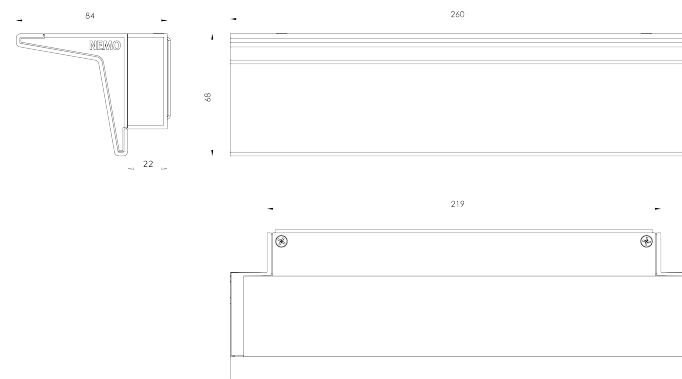

IP20 | 2700K

LAMPING

Source	linear LED
Total power	30W
Emission	indirect
Switching	dimnable TRIAC
Tension	230V
Color temperature	2700K
Luminous flux	3000lm
Typ CRI	85
IP class	20
Dimensions	26x8,5x7cm
Materials	Aluminum + PC/ABS
Net lamp weight	1 kg

Codes

ZEN LW2 31
ZEN LN2 31

Structure/Diffuser

white/opal
black/opal

PACKAGE

Package 01

Dimension: 15x15x35 cm / Gross weight: 1,5 kg

Certificazioni

IP20 | 3000K

LAMPING

Source	linear LED
Total power	30W
Emission	indirect
Switching	dimnable TRIAC
Tension	230V
Color temperature	3000K
Luminous flux	3000lm
Typ CRI	85
IP class	20
Dimensions	26x8,5x7cm
Materials	Aluminum + PC/ABS
Net lamp weight	1 kg

Codes

ZEN LWW 31
ZEN LNW 31

Structure/Diffuser

white/opal
black/opal

PACKAGE

Package 01

Dimension: 15x15x35 cm / Gross weight: 1,5 kg

Certificazioni