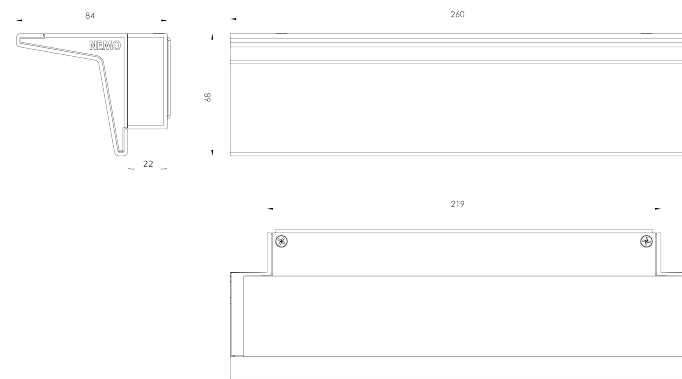

IP44 | 2700K

LAMPING

Source	linear LED
Total power	30W
Emission	indirect
Switching	dimnable TRIAC
Tension	230V
Color temperature	2700K
Luminous flux	3000lm
Typ CRI	85
IP class	44
Dimensions	26x8,5x7cm
Materials	Aluminum + PC/ABS
Net lamp weight	1 kg

Codes

ZEN LN2 33
ZEN LW2 33

Structure/Diffuser

black/opal
white/opal

PACKAGE

Package 01

Dimension: 15x15x35 cm / Gross weight: 1,5 kg

Certificazioni

IP44 | 3000K

LAMPING

Source	linear LED
Total power	30W
Emission	indirect
Switching	dimnable TRIAC
Tension	230V
Color temperature	3000K
Luminous flux	3000lm
Typ CRI	85
IP class	IP44
Dimensions	26x8,5x7cm
Materials	Aluminum + PC/ABS
Net lamp weight	1 kg