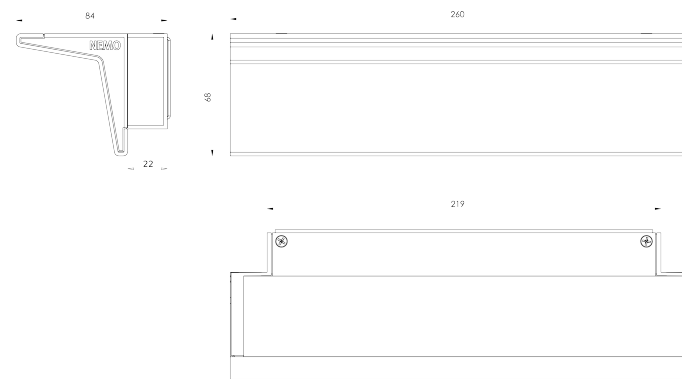

IP20 | 3000K

LAMPING

Source	linear LED
Total power	30W
Emission	indirect
Switching	dimnable TRIAC
Tension	230V
Color temperature	3000K
Luminous flux	3000lm
Typ CRI	85
IP class	20
Dimensions	26x8,5x7cm
Materials	Aluminum + PC/ABS
Net lamp weight	1 kg

Codes

ZEN LWW 31
ZEN LNW 31

Structure/Diffuser

white/opal
black/opal

PACKAGE

Package 01

Dimension: 15x15x35 cm / Gross weight: 1,5 kg

Certificazioni

IP44 | 2700K

LAMPING

Source	linear LED
Total power	30W
Emission	indirect
Switching	dimnable TRIAC
Tension	230V
Color temperature	2700K
Luminous flux	3000lm
Typ CRI	85
IP class	44
Dimensions	26x8,5x7cm
Materials	Aluminum + PC/ABS
Net lamp weight	1 kg